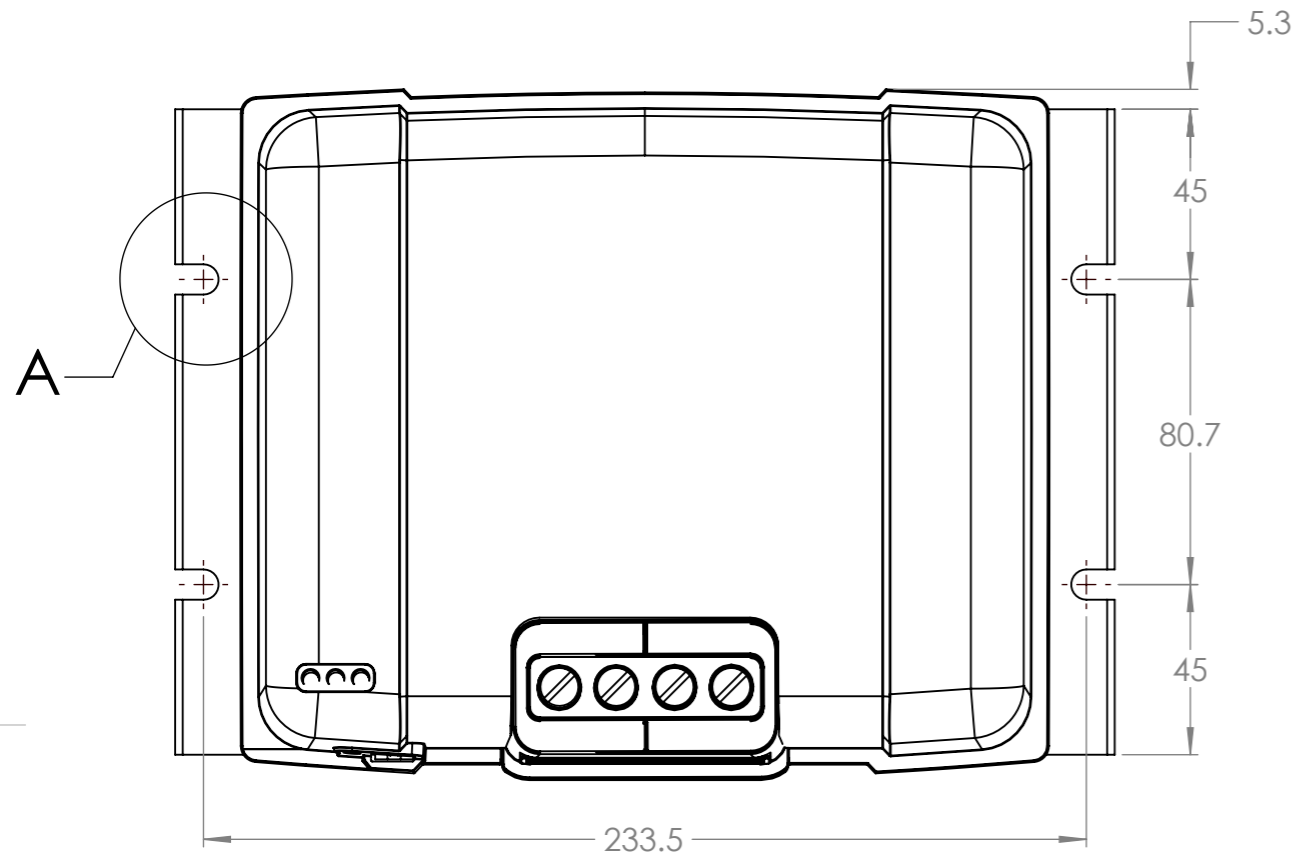

| Dimension Drawing - BlueSolar charge controller |                          |
|---|--------------------------|
| SCC010060200                                    | BlueSolar MPPT 150/60-Tr |
| SCC010070200                                    | BlueSolar MPPT 150/70-Tr |

DETAIL A  
4x  
SCALE 1 : 1

Dimensions in mm