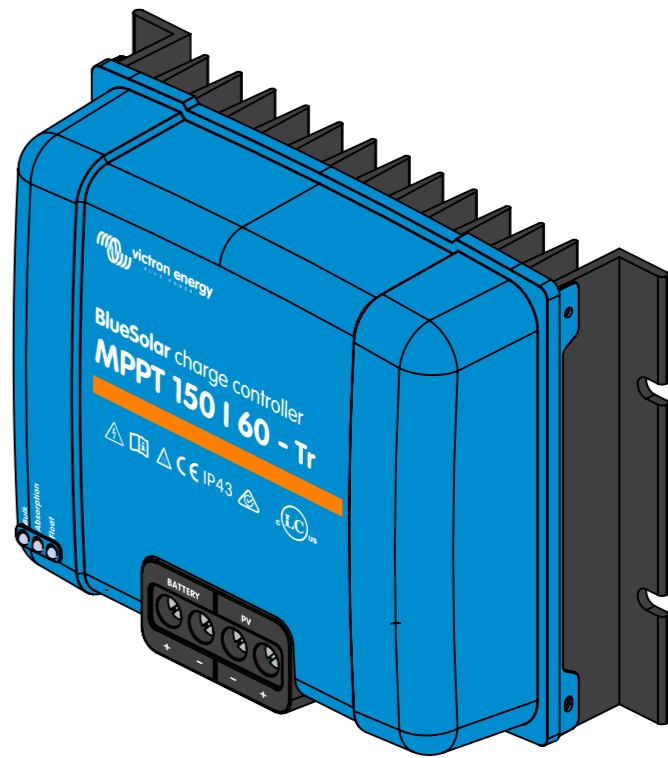

| Dimension Drawing - BlueSolar charge controller |                          |
|---|--------------------------|
| SCC010060200                                    | BlueSolar MPPT 150/60-Tr |
| SCC010070200                                    | BlueSolar MPPT 150/70-Tr |

DETAIL A  
4x  
SCALE 1 : 1

Dimensions in mm