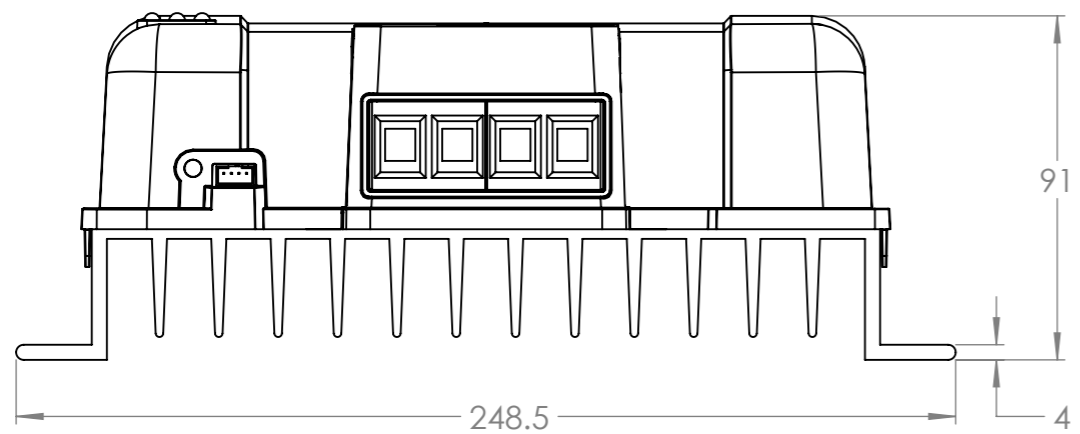

| Dimension Drawing - BlueSolar charge controller |                          |
|---|--------------------------|
| SCC010060200                                    | BlueSolar MPPT 150/60-Tr |
| SCC010070200                                    | BlueSolar MPPT 150/70-Tr |

DETAIL A  
4x  
SCALE 1 : 1

Dimensions in mm