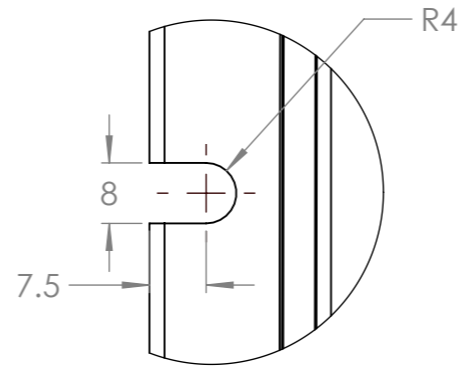

| Dimension Drawing - BlueSolar charge controller |                          |
|---|--------------------------|
| SCC010060200                                    | BlueSolar MPPT 150/60-Tr |
| SCC010070200                                    | BlueSolar MPPT 150/70-Tr |

DETAIL A  
4x  
SCALE 1 : 1

Dimensions in mm