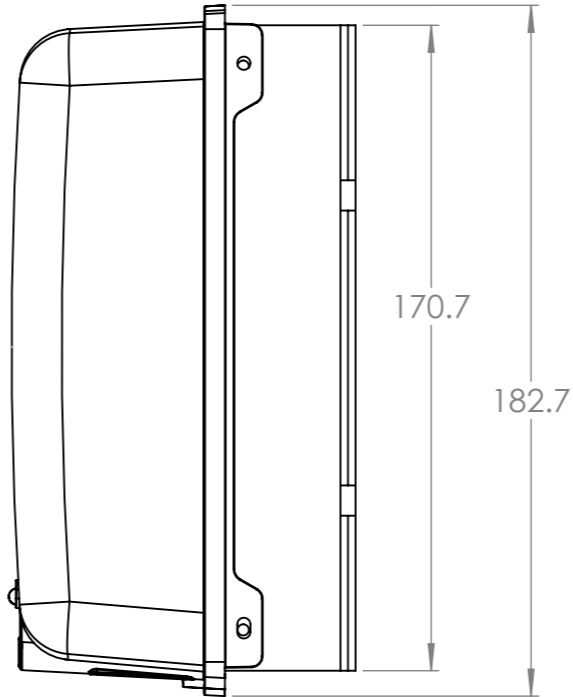

| Dimension Drawing - BlueSolar charge controller |                          |
|---|--------------------------|
| SCC010060200                                    | BlueSolar MPPT 150/60-Tr |
| SCC010070200                                    | BlueSolar MPPT 150/70-Tr |

DETAIL A  
4x  
SCALE 1 : 1

Dimensions in mm